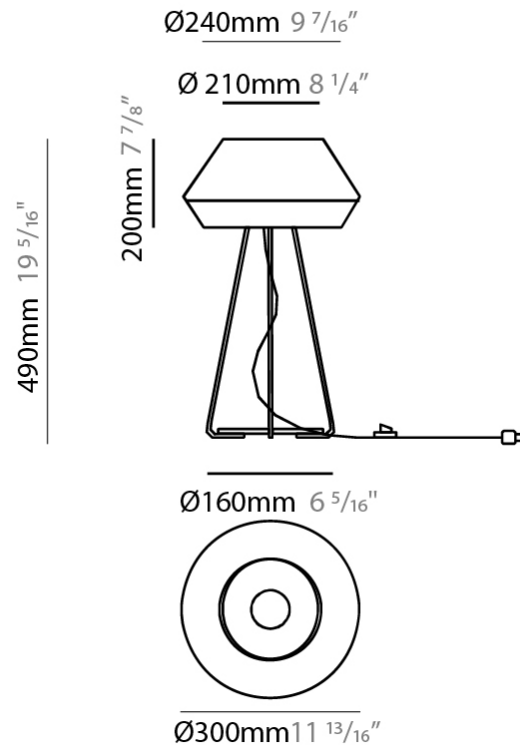

PROJECT
TYPE
SPECIFIER
QUANTITY
DATE

BANYO PORTABLE

D114004-

base number Finish
Options

1. To build a product code in our configurator select the specify button on the base model # product page
2. To build a manual product code on this datasheet choose from the options listed below in blue font and add the suffix to the base model #

GENERAL

Series: Banyo
Brand: Ole
Division: Design
Mounting Type: Portable
Mounting Location: Table
Subcategory: Table

PHYSICAL

Shape: Dome
Diameter (mm): 300
Diameter (in): 11 ¹³/₁₆"
Height (mm): 490
Height (in): 19 ⁵/₁₆"
Light Distribution: Indirect
Weight (kg): 1.7
Weight (lbs): 3.7
Diffuser: Satin Glass
Fixture Finish: BEI / BLK / BLU / COG / DGN / GRY / MRN / MOC / MUS / OLV / SIL / STN / TER / WHI
Holder Finish: Granulated White
Fixture Material: Fabric Cord / Metal
Upon Request: Other fabric cord colors available upon request (see downloadable finish chart)

ELECTRICAL

Number of Lamps: 1
Lamp Type: LED Retrofit
Lamp Shape: A19
Bulb Included: Bulb Not Included
Max. Wattage Per Lamp (W): 15
Lamp Base: E26
Input Voltage (V): 120
Upon Request: 277Vac / GU24

LED

OPTICAL

RATINGS AND CERTIFICATIONS

Certified By: Certified for North American Standards
IP rating: IP20